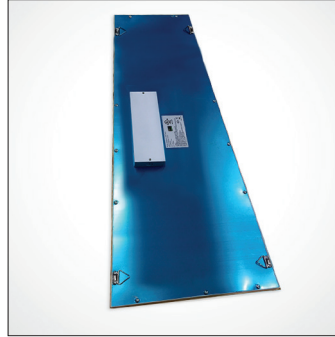

PROJECT:

COMMENTS :

ELUME 1x4ft DIFFUSED SLIMFIXTURE - HARDWIRED MODEL# ELSF/1x4/

SPECIFICATIONS.

MODEL :	HIGH OUTPUT : ELSF/1x4/HO/36W/ (WW, NW or DW) EXTREME OUTPUT : ELSF/1x4/EO/45W/(WW, NW or DW)
POWER CONSUMPTION :	HIGH OUTPUT : 36 WATT EXTREME OUTPUT : 45 WATT
COLOUR OPTIONS :	WARM WHITE (WW) : 3000K NEUTRAL WHITE (NW) : 4000K DAYLIGHT WHITE (DW) : 5000K
LUMEN OUTPUT :	HIGH OUTPUT - 36W WARM WHITE (WW) : 2,893 Lm NEUTRAL WHITE (NW) : 2,904 Lm DAYLIGHT WHITE (DW) : 3,203 Lm
IES FILES & PHOTOMETRICS AVAILABLE UPON REQUEST	EXTREME OUTPUT - 45W WARM WHITE (WW) : 3,793 Lm NEUTRAL WHITE (NW) : 3,881 Lm DAYLIGHT WHITE (DW) : 3,913 Lm
DIMENSIONS :	298 x 1212 x 52 mm [11.74 x 47.74 x 2.05"]
INSTALL OPTIONS :	RECESSED, SUSPENDED, SURFACE MOUNTED
L70 OPERATING LIFESPAN :	70,000 HOURS
INPUT VOLTAGE :	90 ~ 277 Vac
OPERATING VOLTAGE :	36Vdc
DIMMABILITY :	INTERNAL 0~10Vdc CONTROL SIGNAL [30% - 100%]
IP RATING :	IP20
WARRANTY :	5 YEAR WARRANTY